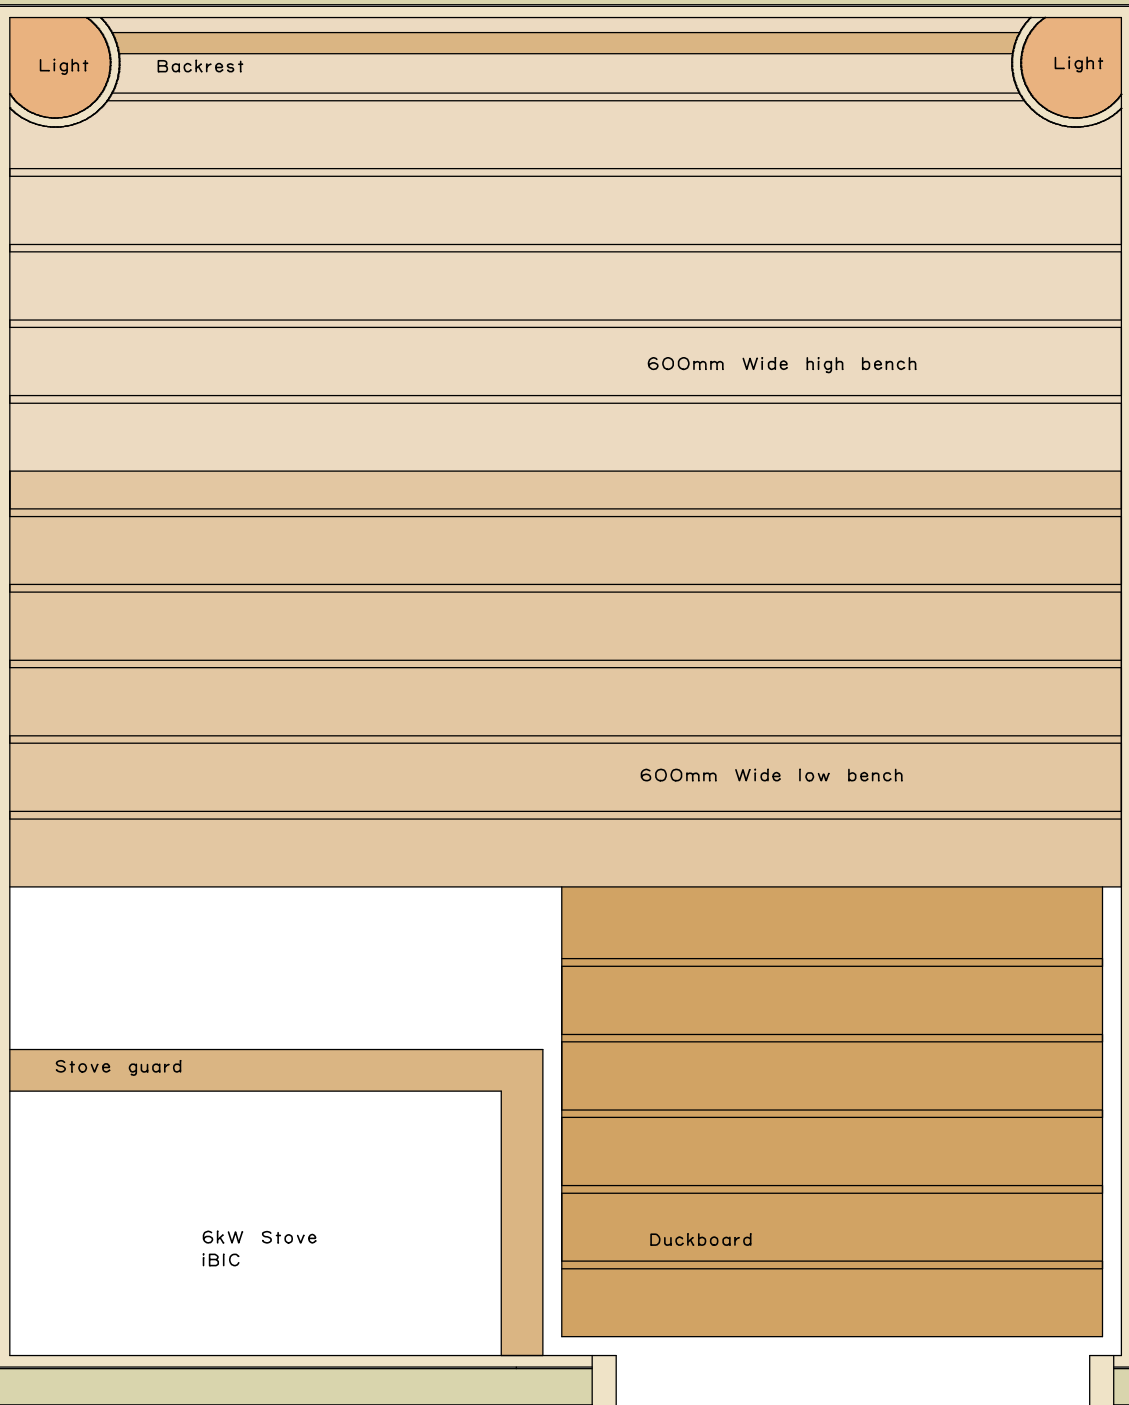

1600

1900

Exterior panelling is an optional extra - please ask

Glass door

Suggested Sauna Layout - Scale 1:10
Optimum Sauna ceiling height 2150mm

© Copyright