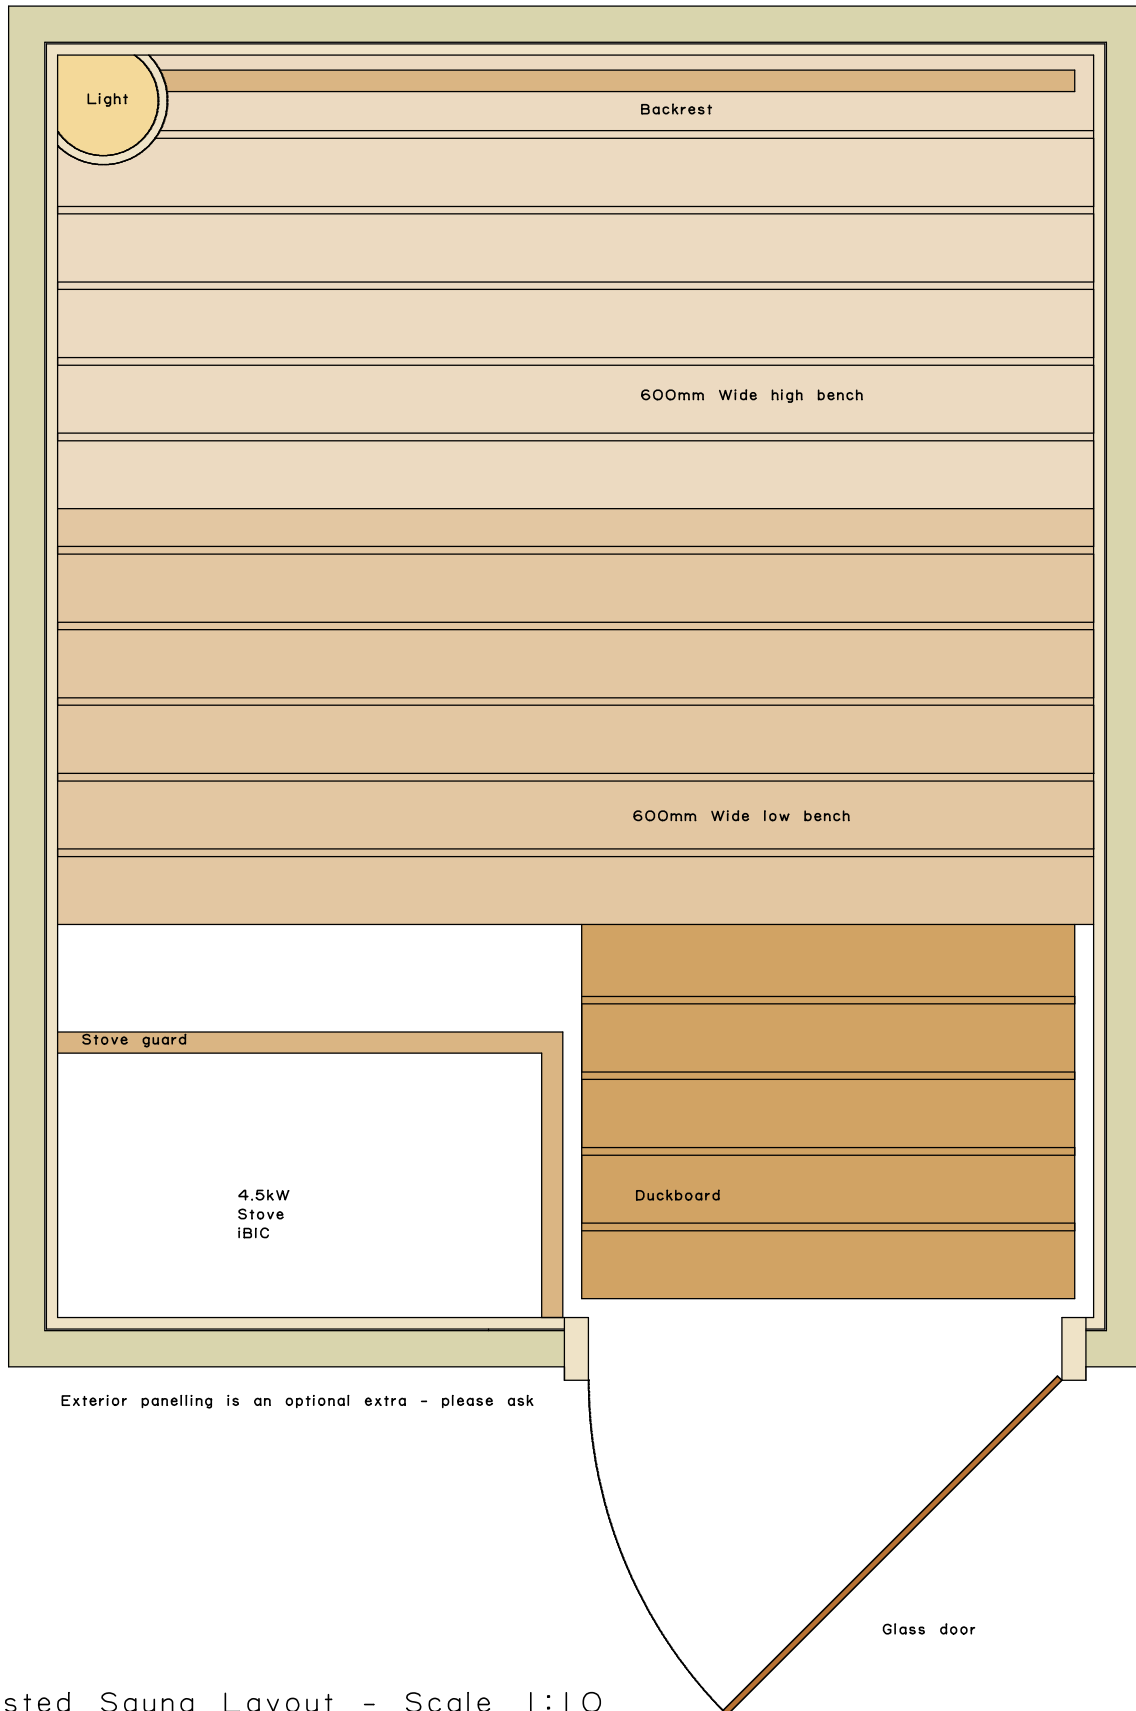

1500

1800

Suggested Sauna Layout - Scale 1:10  
Optimum Sauna ceiling height 2150mm