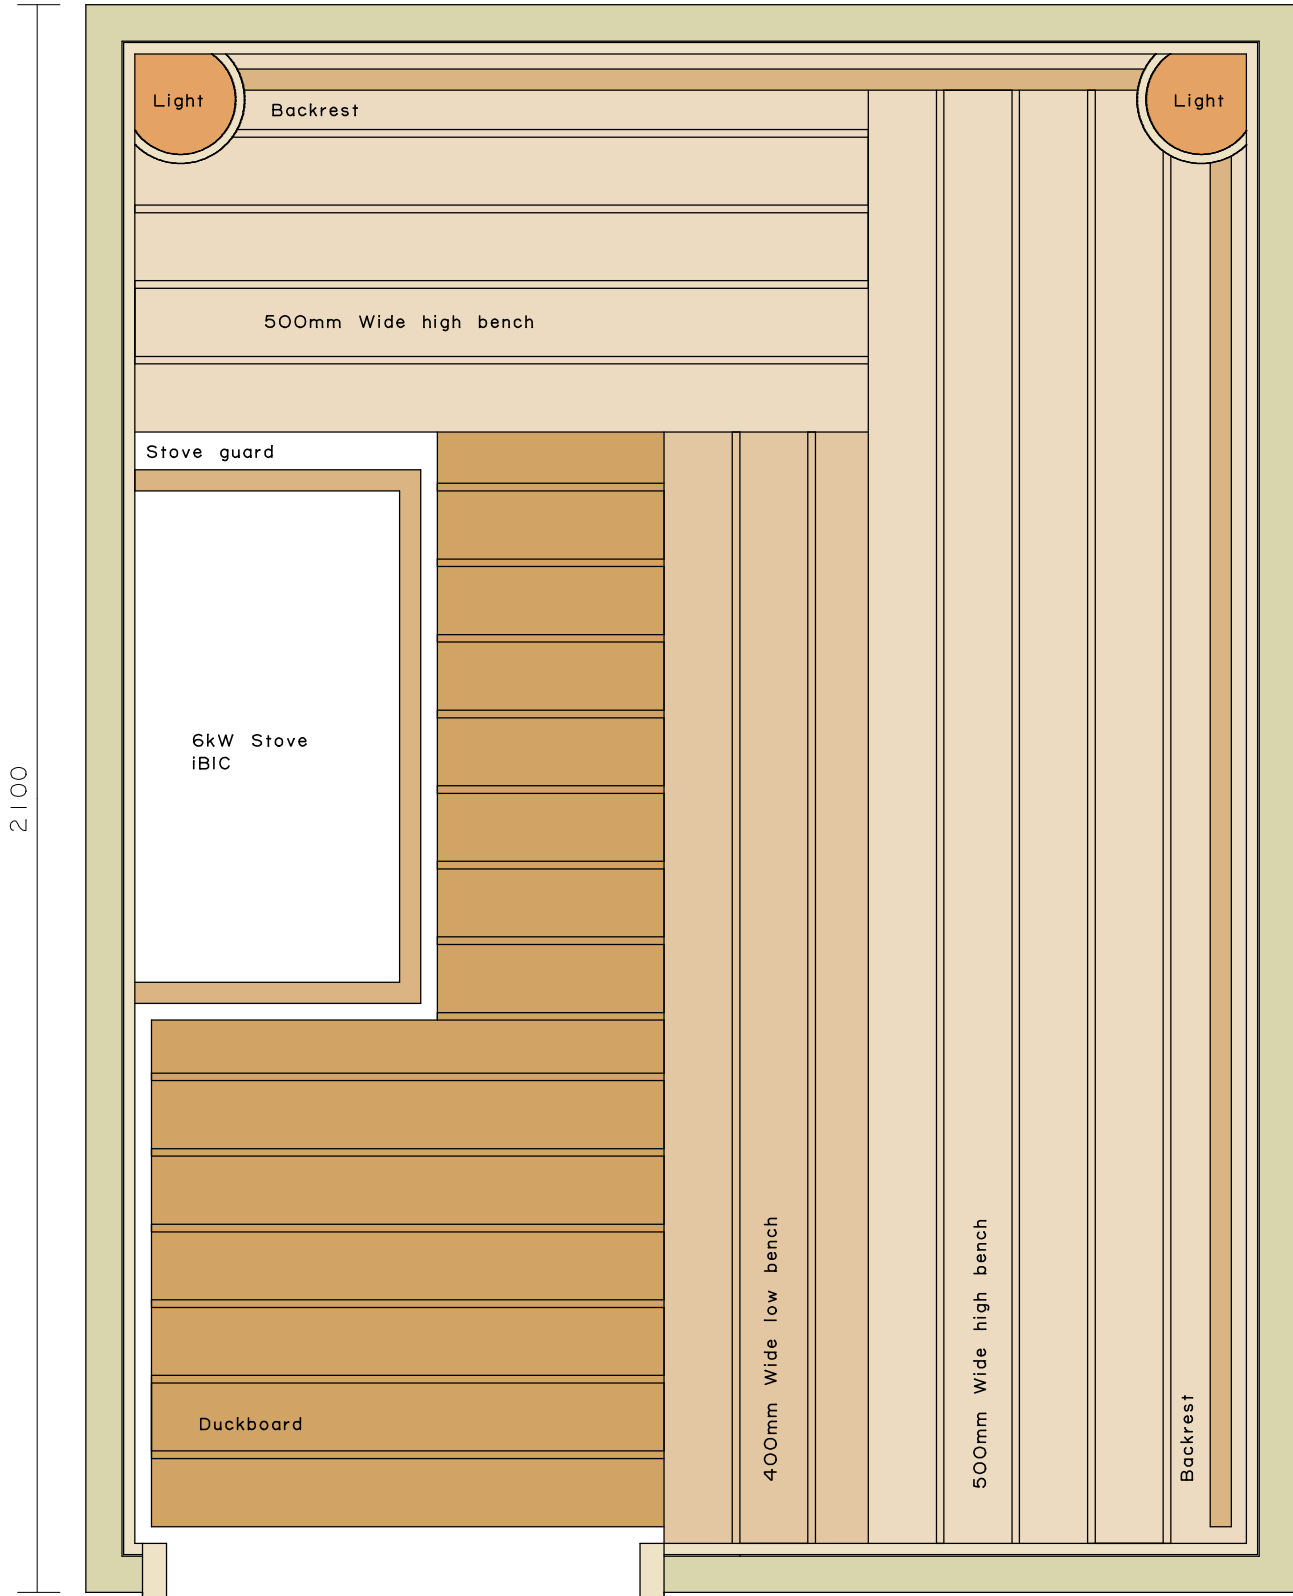

1600

2100

Exterior panelling is an optional extra - please ask

Glass door

© Copyright

Suggested Sauna Layout - Scale 1:10
Optimum Sauna ceiling height 2150mm