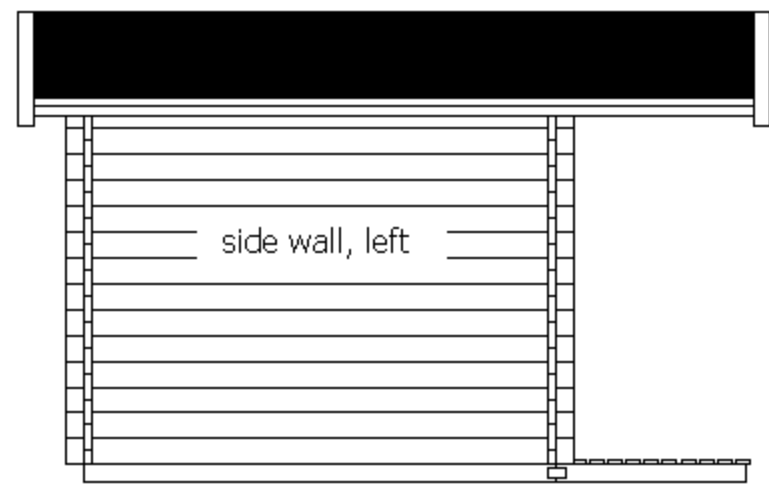

SYLVA 3 45 mm

front wall

side wall, left

side wall, left

Roof Extremes
2840

back wall

Base Slab 1970

Roof Extremes 3715

side wall, right

Base Slab 3400