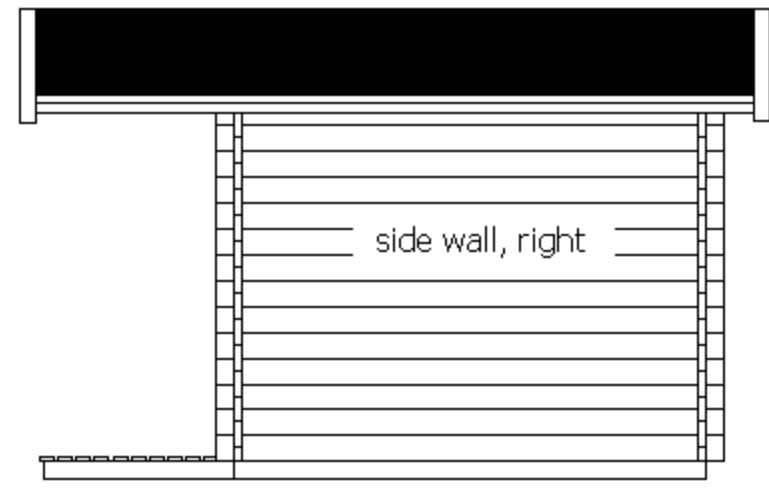

SYLVA 3 45 mm

front wall

side wall, left

side wall, left

Roof Extremes
2840

back wall

Base Slab 1970

Roof Extremes 3715

side wall, right

Base Slab 3400